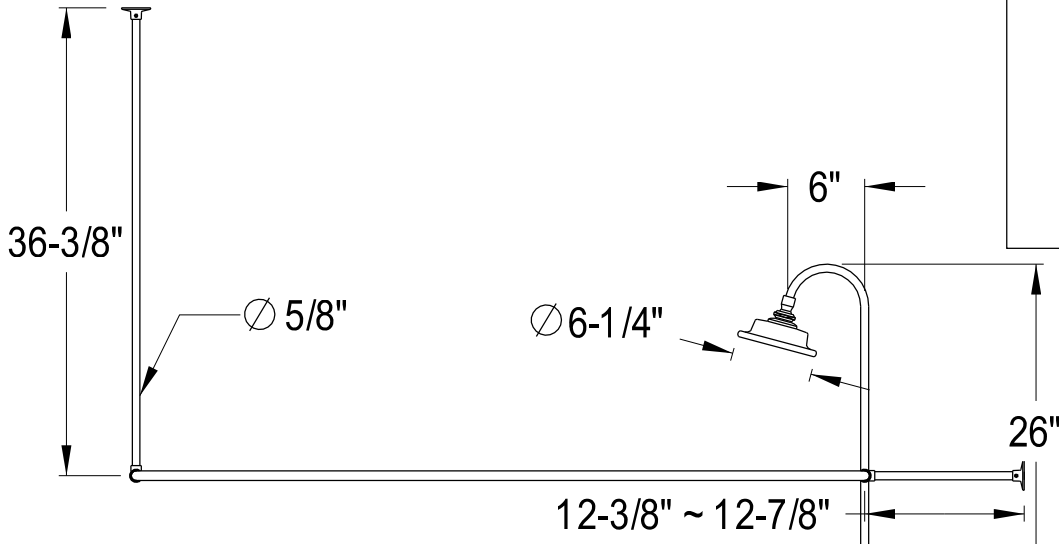

# CCK3141PL

Shower Combo

CC2091, 2, 5, 8  
Tub Waste & Overflow, 20 Gauge

CC461, 2, 5, 8  
Single Offset Bath Supply