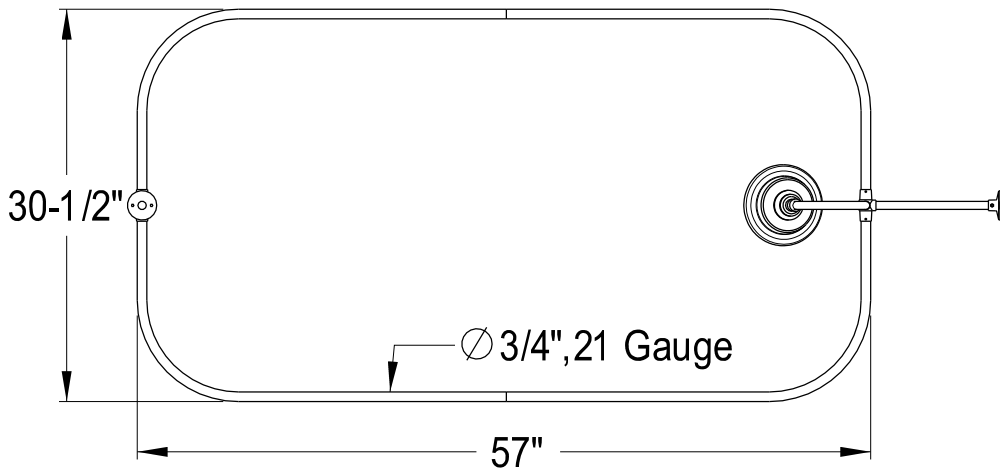

# CCK3141PL

Shower Combo

CC2091, 2, 5, 8  
Tub Waste & Overflow, 20 Gauge

CC461, 2, 5, 8  
Single Offset Bath Supply