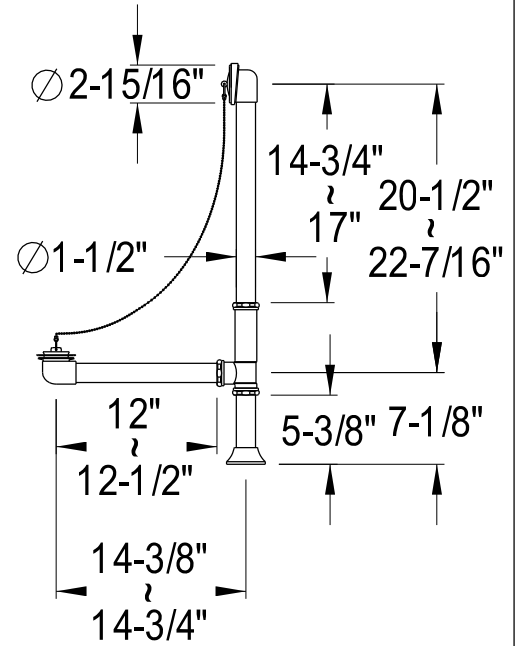

# CCK3141PL

Shower Combo

CC2091, 2, 5, 8  
Tub Waste & Overflow, 20 Gauge

CC461, 2, 5, 8  
Single Offset Bath Supply